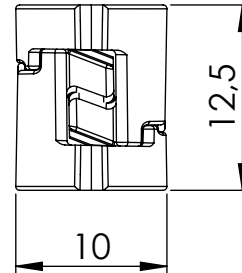

Items not interlocked:

Items interlocked:

Recommended:
CSK screw: head $\text{Ø}8$ mm.
(Can be used with Euro screw)

Optional:
Insert pc. for lock function.
(Not included)