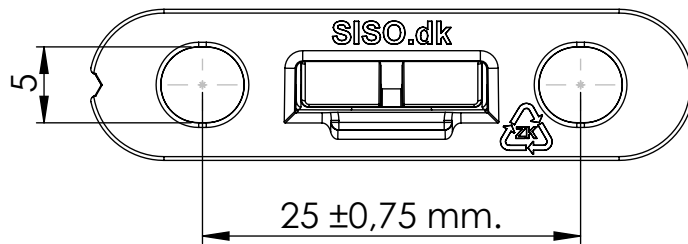

Items not interlocked:

Items interlocked:

Recommended:
CSK screw: head $\text{Ø}8$ mm.
(Can be used with Euro screw)

Optional:
Insert pc. for lock function.
(Not included)