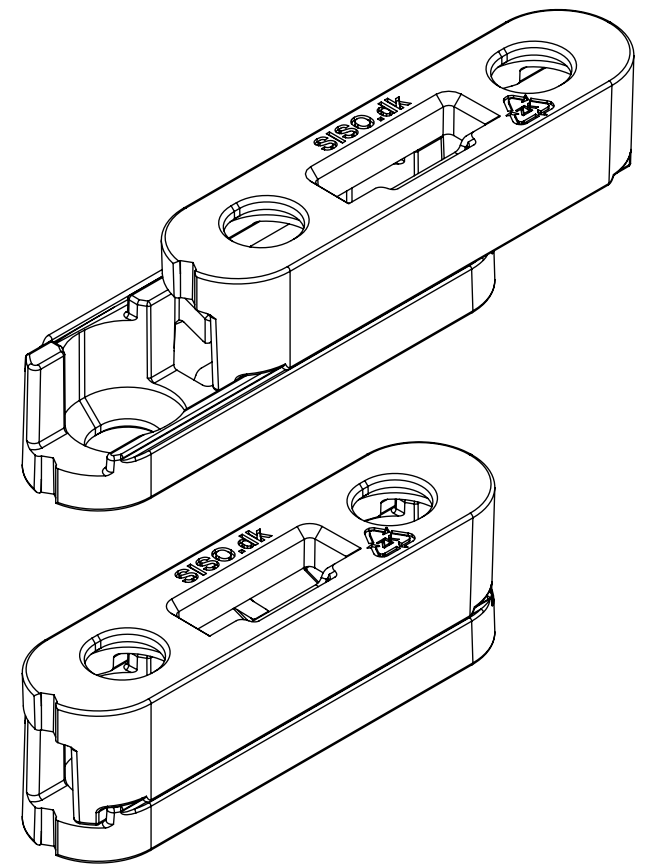

Items not interlocked:

Items interlocked:

Recommended:
CSK screw: head $\text{Ø}8$ mm.
(Can be used with Euro screw)

Optional:
Insert pc. for lock function.
(Not included)