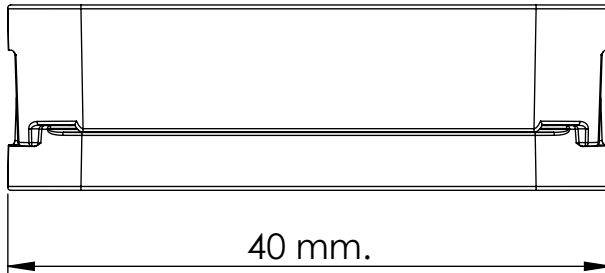

Items not interlocked:

Items interlocked:

Recommended:
CSK screw: head $\text{Ø}8$ mm.
(Can be used with Euro screw)

Optional:
Insert pc. for lock function.
(Not included)